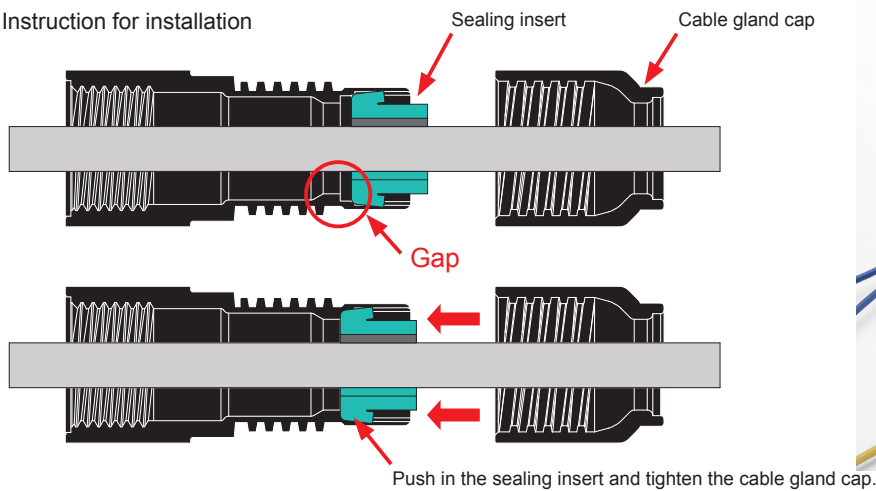

# SEALING INSERT for THB381 • 381E

Product no. / Details

Product no.	Appearance	Cable range	Pack of	Material
6000473GT		Φ3.0 ~ Φ5.0mm	10	TPE
6000461GT		Φ1.9 ~ Φ2.5mm	10	TPE
6000520GT		Φ1.9 ~ Φ2.5mm	10	TPE

- Recommended for use with small diameter cables.
- 6000473GT is not suitable for THB381-2P-8, 381-3P-8, 381E-2P-8 and 381E3P-8.
- The outer diameter of 6000461GT and 6000520GT is about 1mm larger. The brim can be rolled up during installation.

# EXCLUSIVE TIGHTENING TOOL for THB381 • 381E

Product no. / Details

■ PA66GF = Glass fiber filled polyamide 66

Product no.	Suitable models	Material / Color
6000462KC	THB381 • THB381E	PA66GF / Black

- Dedicated locking tool for tightening of the cable gland cap.
- Tighten until the tool slips and spins idly around.

# MINI HEXAGONAL SCREWDRIVER for THB381-3P • 381E-3P

- Hexagonal screwdriver with a tip of 0.9mm width across flats.
- For terminal screws on THB381-3P and 381E-3P.

Product no. / Details

Product no.	Suitable models
650000800	THB381-3P • THB381E-3P