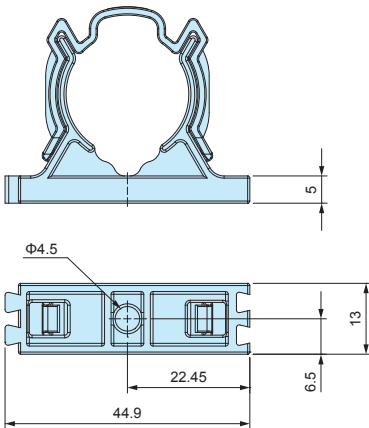

# EXCLUSIVE BRACKET for THB389 • THS389

Installation example

■ Use when affixing / securing the connector onto a surface.

**Product no. / Details**

■ PA66 = Polyamide 66

Product no.	Material / Color	Suitable models
6000589CC	PA66 / Black	THB389 • THS389

# EXCLUSIVE LOCKING TOOL for THB389E • THS389E

Plug side installation

Socket side installation

■ Exclusive Locking Tool for THB389E • THS389E

**Product no. / Details**

■ PA66 = Polyamide 66

Product no.	Material / Color	Suitable models
6000532KC	PA66 / Black	THB389E • THS389E - Panel mount side