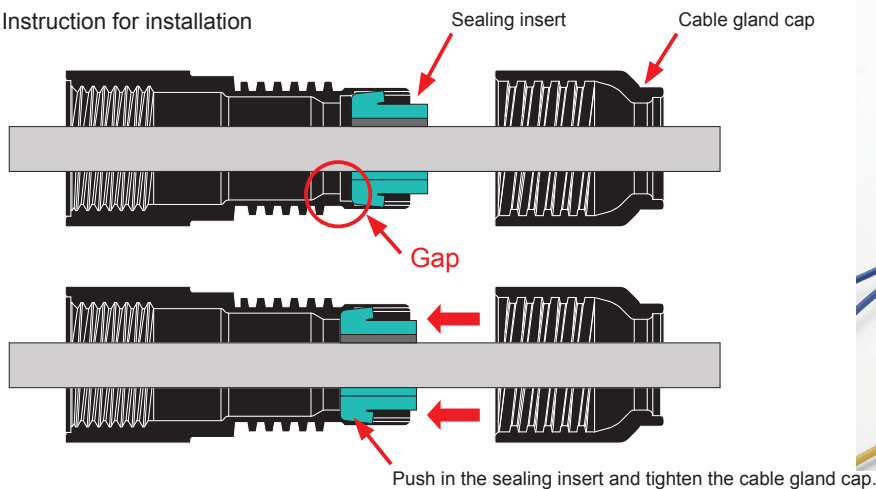

SEALING INSERT for THB381 • 381E

Product no. / Details

Product no.	Appearance	Cable range	Pack of	Material
6000473GT		Φ3.0 ~ Φ5.0mm	10	TPE
6000461GT		Φ1.9 ~ Φ2.5mm	10	TPE
6000520GT		Φ1.9 ~ Φ2.5mm	10	TPE

- Recommended for use with small diameter cables.
- 6000473GT is not suitable for THB381-2P-8, 381-3P-8, 381E-2P-8 and 381E3P-8.
- The outer diameter of 6000461GT and 6000520GT is about 1mm larger. The brim can be rolled up during installation.

Instruction for installation

EXCLUSIVE TIGHTENING TOOL for THB381 • 381E

Product no. / Details

■ PA66GF = Glass fiber filled polyamide 66

Product no.	Suitable models	Material / Color
6000462KC	THB381 • THB381E	PA66GF / Black

- Dedicated locking tool for tightening of the cable gland cap.
- Tighten until the tool slips and spins idly around.

MINI HEXAGONAL SCREWDRIVER for THB381-3P • 381E-3P

- Hexagonal screwdriver with a tip of 0.9mm width across flats.
- For terminal screws on THB381-3P and 381E-3P.