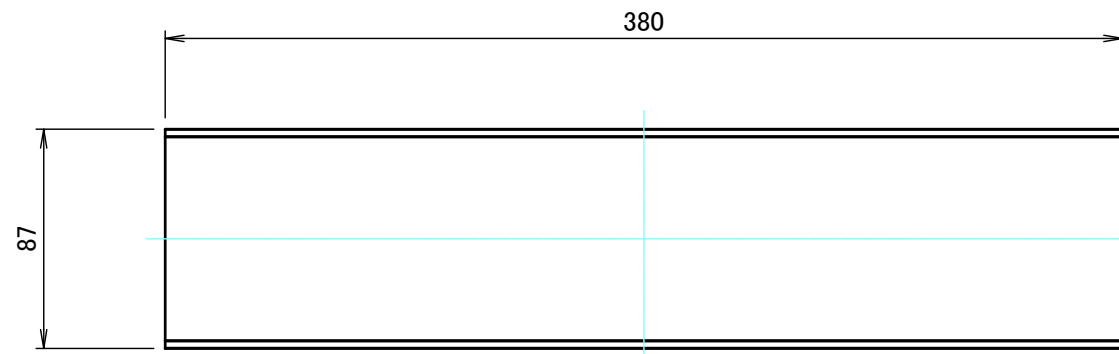

A 側板 / A Frame

2-M3用サラ穴
2-M3 Countersunk

※ 反対面も同様 / Same on the other side.

表面 / Front side

裏面 / Back side