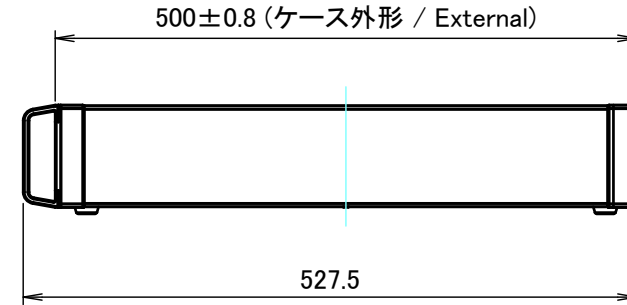

B-B (1:6.5)

E view

A-A (1:6.5)

C-C (1:6.5)

D view

88±0.3 (ケース外形 / External)

A view

C view