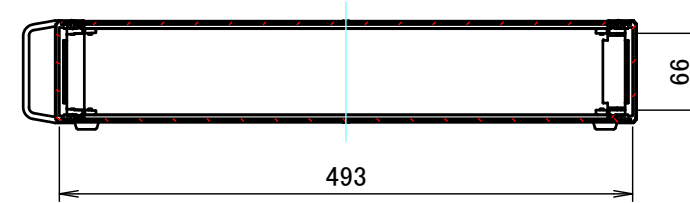

B-B (1:6.5)

E view

A-A (1:6.5)

C-C (1:6.5)

D view

88±0.3 (ケース外形 / External)

A view

C view