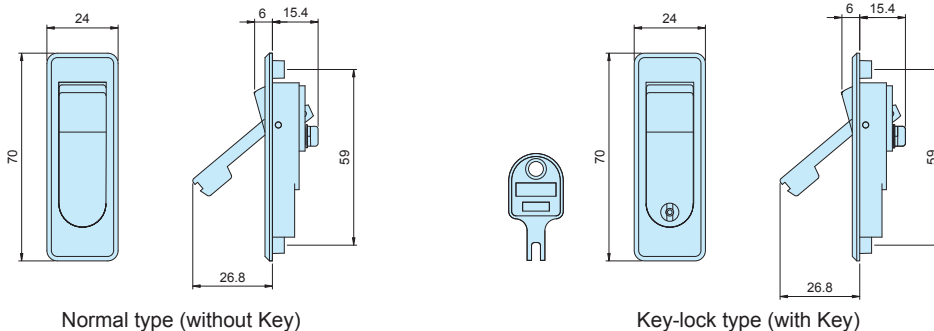

FW series HINGE for FCW

■ Spare / Replacement hinge for FCW series.

FW drawings

Product no.	Material	Color / Finish	Pack of
FW-2S	Diecast zinc	Silver / Painted	1 set (Upper/Lower)

PH-88 series FLAT HANDLE for FCW

■ Spare / Replacement flat handle for FCW series.

PH-88 drawings

■ DXF/DWG/PDF drawings available on our website.

Product no.	Key	Material	Color / Finish
PH-88A-2S	Without	Diecast zinc	Silver / Painted
PH-88 -2S	With	Diecast zinc	Silver / Painted