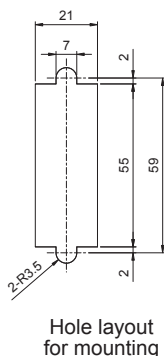

■ Spare / Replacement flat handle for FCW series.

PH-88 drawings

■ DXF/DWG/PDF drawings available on our website.

Product no.	Key	Material	Color / Finish
PH-88A-2S	Without	Diecast zinc	Silver / Painted
PH-88 -2S	With	Diecast zinc	Silver / Painted