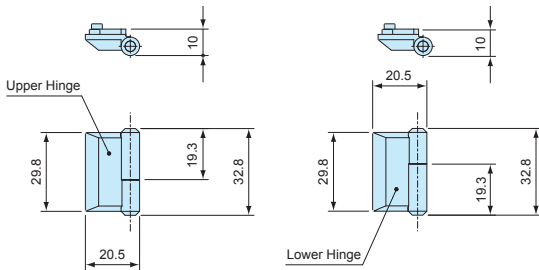

FW drawings

Product no.	Material	Color / Finish	Pack of
FW-2S	Diecast zinc	Silver / Painted	1 set (Upper/Lower)

PH-88 series FLAT HANDLE for FCW

■ Spare / Replacement flat handle for FCW series.