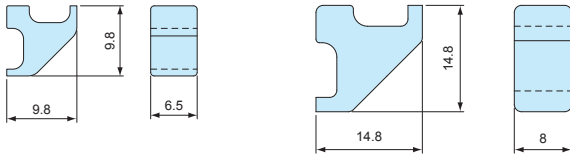

FC-BK series BLIND PLUG

■ Spare / Replacement blind plug for FC • FCW series.

FC-BK drawings

■ DXF/DWG/PDF drawings available on our website.

FC-BK-S□ (FC4 models) FC-BK-□ (Other FC models • FCW series)

Product no.	Material	Color	Pack of
FC-BK-SG	Elastomer	Light gray	4
FC-BK-SB	Elastomer	Black	4
FC-BK-G	Elastomer	Light gray	4
FC-BK-B	Elastomer	Black	4