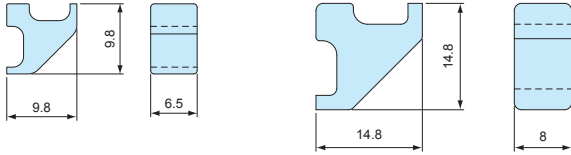

FC-BK series BLIND PLUG

■ Spare / Replacement blind plug for FC • FCW series.

FC-BK drawings

■ DXF/DWG/PDF drawings available on our website.

FC-BK-S□ (FC4 models) FC-BK-□ (Other FC models • FCW series)

Product no.	Material	Color	Pack of
FC-BK-SG	Elastomer	Light gray	4
FC-BK-SB	Elastomer	Black	4
FC-BK-G	Elastomer	Light gray	4
FC-BK-B	Elastomer	Black	4