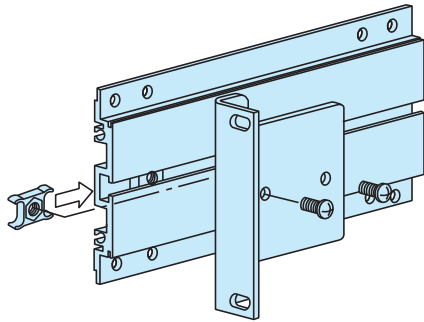

MSM SERIES

RACK MOUNT BRACKET

Components

Material	Color / Finish
Extruded aluminium A6063S-T5	Gray • Black / Painted

Included screws : M5-10 Flat head x 4 pcs / Black trivalent chromate + Nut x 4 pcs

Color Type

Color code	Material	Color / Finish
G	Extruded aluminium A6063S-T5	Gray / Painted
B	Extruded aluminium A6063S-T5	Black / Painted

Product no. / Dimensions

Product no.	h (Enclosure H)	a	Pack of
MSM- 88□	88	76.2	2
MSM-133□	132.5	57.1	2
MSM-177□	177	101.6	2
MSM-222□	221.5	146	2

■ Please suffix color code at the end of the product number.

MZ SERIES

SIDE FRAME NUT

■ Side frame nut for MS • MSN • MSY • MSR • MO • MON • MOY • MOR series.

Components

No.	Part name	Material	Color / Finish
1	Nut	Brass • Steel	Nickel plated
2	Holder	Polyethylene	Black