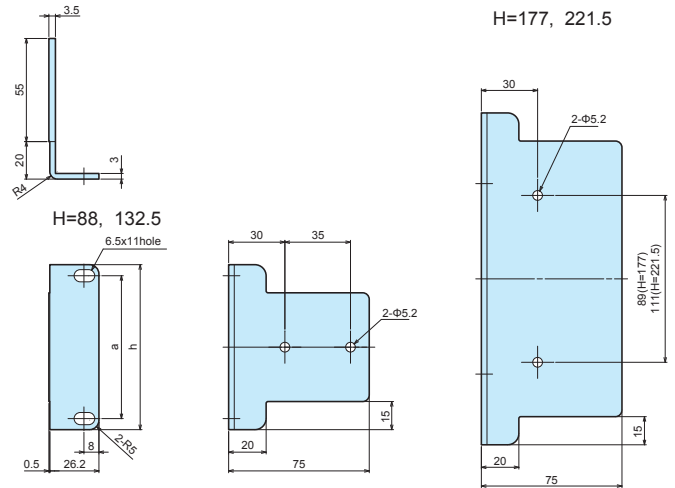

MSM SERIES

RACK MOUNT BRACKET

Components

Material	Color / Finish
Extruded aluminium A6063S-T5	Gray • Black / Painted

Included screws : M5-10 Flat head x 4 pcs / Black trivalent chromate + Nut x 4 pcs

Color Type

Color code	Material	Color / Finish
G	Extruded aluminium A6063S-T5	Gray / Painted
B	Extruded aluminium A6063S-T5	Black / Painted

Product no. / Dimensions

Product no.	h (Enclosure H)	a	Pack of
MSM- 88□	88	76.2	2
MSM-133□	132.5	57.1	2
MSM-177□	177	101.6	2
MSM-222□	221.5	146	2

■ Please suffix color code at the end of the product number.