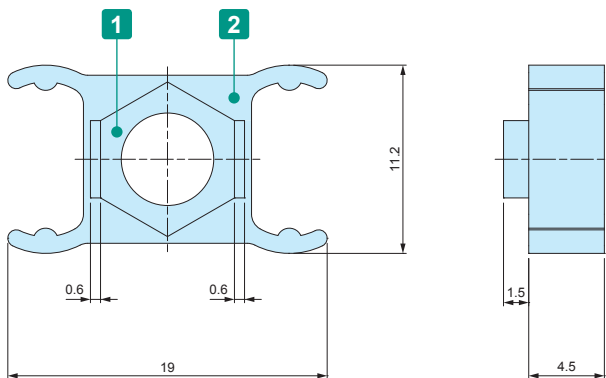

Color code	Material	Color / Finish
G	Extruded aluminium A6063S-T5	Gray / Painted
B	Extruded aluminium A6063S-T5	Black / Painted

Product no. / Dimensions

Product no.	h (Enclosure H)	a	Pack of
MSM- 88□	88	76.2	2
MSM-133□	132.5	57.1	2
MSM-177□	177	101.6	2
MSM-222□	221.5	146	2

■ Please suffix color code at the end of the product number.

MZ SERIES

SIDE FRAME NUT

■ Side frame nut for MS • MSN • MSY • MSR • MO • MON • MOY • MOR series.

Components

No.	Part name	Material	Color / Finish
1	Nut	Brass • Steel	Nickel plated
2	Holder	Polyethylene	Black

Product no. / Feature

Product no.	Screw size	Nut material	Pack of
MZ-4	M4	Brass	10
MZ-5	M5	Steel	10