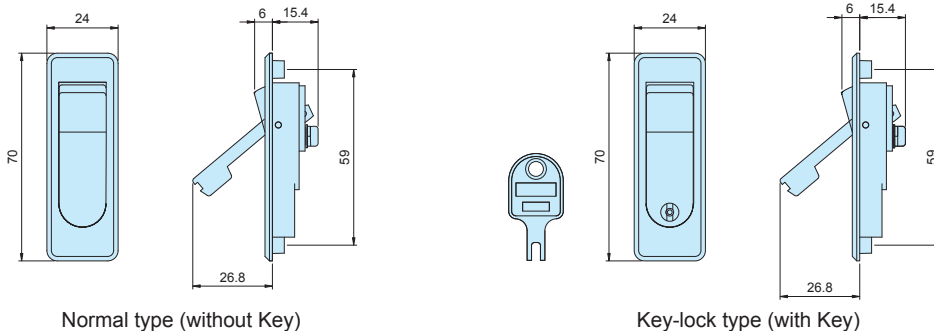

FW series HINGE for FCW

■ Spare / Replacement hinge for FCW series.

FW drawings

Product no.	Material	Color / Finish	Pack of
FW-2S	Diecast zinc	Silver / Painted	1 set (Upper/Lower)

PH-88 series FLAT HANDLE for FCW

■ Spare / Replacement flat handle for FCW series.

PH-88 drawings

■ DXF/DWG/PDF drawings available on our website.

Normal type (without Key)

Key-lock type (with Key)

Hole layout for mounting

Product no.	Key	Material	Color / Finish
PH-88A-2S	Without	Diecast zinc	Silver / Painted
PH-88 -2S	With	Diecast zinc	Silver / Painted