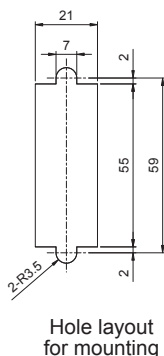

■ Spare / Replacement flat handle for FCW series.

PH-88 drawings

■ DXF/DWG/PDF drawings available on our website.

Normal type (without Key)

Key-lock type (with Key)

Hole layout for mounting

Product no.	Key	Material	Color / Finish
PH-88A-2S	Without	Diecast zinc	Silver / Painted
PH-88 -2S	With	Diecast zinc	Silver / Painted