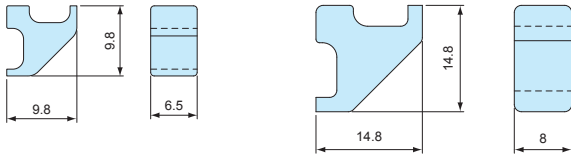

FC-BK series BLIND PLUG

■ Spare / Replacement blind plug for FC • FCW series.

FC-BK drawings

■ DXF/DWG/PDF drawings available on our website.

FC-BK-S□ (FC4 models)   FC-BK-□ (Other FC models • FCW series)

Product no.	Material	Color	Pack of
FC-BK-SG	Elastomer	Light gray	4
FC-BK-SB	Elastomer	Black	4
FC-BK-G	Elastomer	Light gray	4
FC-BK-B	Elastomer	Black	4

FW series HINGE for FCW

■ Spare / Replacement hinge for FCW series.