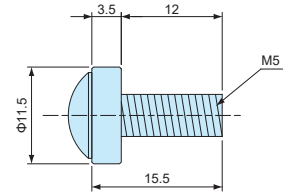

RT·RZ series

RACK MOUNTING SCREW

RT

■ Easy installation by built-in washer.

Product no. / Details

Product no.	Material	Finish	Pack of
RT-5S	Steel	Nickel plated	20
RT-5B	Steel	Black trivalent chromate	20

RZ

Product no. / Details