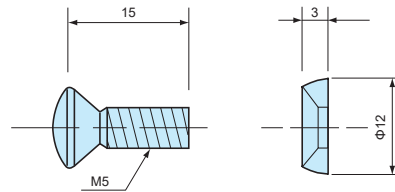

RT·RZ series

RACK MOUNTING SCREW

RT

■ Easy installation by built-in washer.

Product no. / Details

Product no.	Material	Finish	Pack of
RT-5S	Steel	Nickel plated	20
RT-5B	Steel	Black trivalent chromate	20

RZ

Product no. / Details