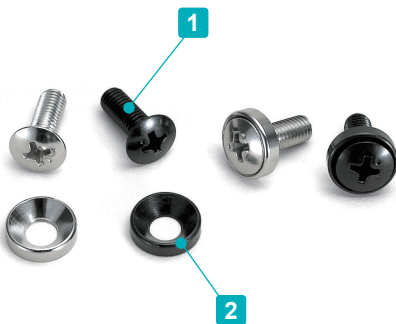

RT·RZ series

RACK MOUNTING SCREW

RT

■ Easy installation by built-in washer.

Product no. / Details

Product no.	Material	Finish	Pack of
RT-5S	Steel	Nickel plated	20
RT-5B	Steel	Black trivalent chromate	20

RZ

Product no. / Details

1 Round countersunk screw + 2 Decorative washer

Product no.	Material	Color / Finish	Pack of
RZ-5S	Brass	Silver / Nickel plated	20
	Steel screw	Black / Trivalent chromate	
RZ-5B	Brass washer	Semi-gloss black / Painted	20
	Steel screw	Black / Trivalent chromate	

RW series

RACK MOUNTING SCREW with NYLON WASHER

- Nylon washer can protect panel surface when mounting and give anti-loosening effect.
- Black color washer give aesthetical look on panel surface.
- Natural color washer could be faded under long time use.

Components

No.	Part name	Material	Color / Finish
1	Bind screw	Steel	Nickel plated • Black trivalent chromate
2	Nylon washer	Nylon	Black • Natural

Product no. / Details

Product no.	A	B	C	D	M	Screw	Washer	Pack of
RW-3B	7.8	2.5	1.0	6	3	Black trivalent chromate	Black	20
RW-4B	9.8	3.3	1.1	8	4	Black trivalent chromate	Black	20
RW-5B	12	4.0	1.3	14	5	Black trivalent chromate	Black	20
RW-5S	12	4.0	1.3	14	5	Nickel plated	Natural	20