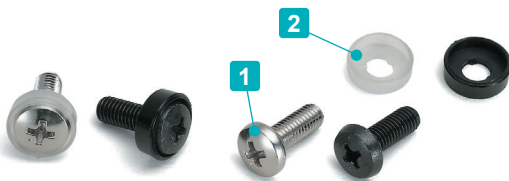

RT·RZ series

RACK MOUNTING SCREW

RT

■ Easy installation by built-in washer.

Product no. / Details

Product no.	Material	Finish	Pack of
RT-5S	Steel	Nickel plated	20
RT-5B	Steel	Black trivalent chromate	20

RZ

Product no. / Details

1 Round countersunk screw + 2 Decorative washer

Product no.	Material	Color / Finish	Pack of
RZ-5S	Brass	Silver / Nickel plated	20
	Steel screw	Black / Trivalent chromate	
RZ-5B	Brass washer	Semi-gloss black / Painted	20
	Steel screw	Black / Trivalent chromate	

RW series

RACK MOUNTING SCREW with NYLON WASHER

- Nylon washer can protect panel surface when mounting and give anti-loosening effect.
- Black color washer give aesthetical look on panel surface.
- Natural color washer could be faded under long time use.

Components

No.	Part name	Material	Color / Finish
1	Bind screw	Steel	Nickel plated • Black trivalent chromate
2	Nylon washer	Nylon	Black • Natural

Product no. / Details

Product no.	A	B	C	D	M	Screw	Washer	Pack of
RW-3B	7.8	2.5	1.0	6	3	Black trivalent chromate	Black	20
RW-4B	9.8	3.3	1.1	8	4	Black trivalent chromate	Black	20
RW-5B	12	4.0	1.3	14	5	Black trivalent chromate	Black	20
RW-5S	12	4.0	1.3	14	5	Nickel plated	Natural	20