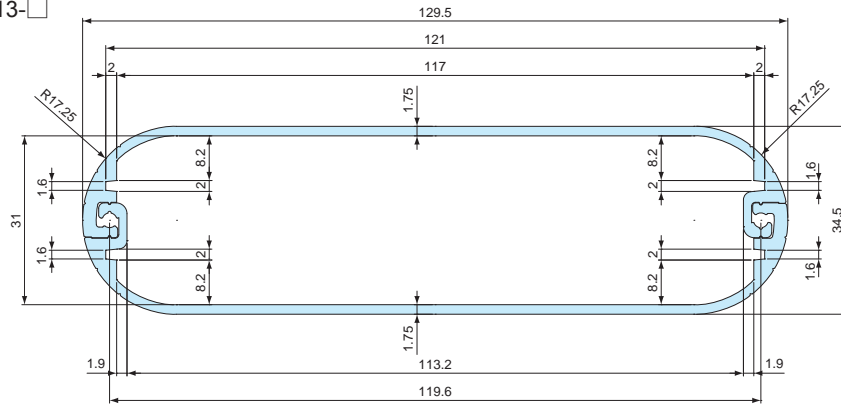

MXF • MXB • MXA • MX4-13-□

Accessories (Optional parts)