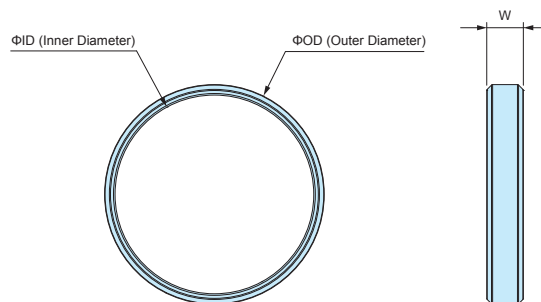

### Product no. / Dimensions

■ Please suffix color code at the end of the product number.

Product no.	W	ID	OD	Suitable models	Enclosure circumference (mm)	Weight (g)
SIB-21□	6	21	25	MXA • MX2-4-□ • 2-6-□	95~135	2
SIB-38□	7	38	42	MXA • MX2-7-□ • 2-8-□ • 4-7-□	160~190	4
SIB-58□	8	58	63	MXA • MX3-11-□ • 4-10-□	215~255	10
SIB-72□	10	72	77	MXA • MX4-13-□	280~320	14

SIB series

SILICONE BAND

Utilization example

- Silicone band designed to fit TW and TWN series.  
Refer to the table below for size suitability.
- Silicone band provides both shock resistance and non-slip grips for the TW & TWN enclosure.

Color Type

Code	R Red	O Orange	Y Yellow	G Green	C Cyan	N Navy	L Light gray	B Black
Color								

SIB dimensions

Components

Part name	Pcs	Material	Color
Silicone band	Pair (2 pcs)	Silicone	Red • Orange • Yellow • Green • Cyan • Navy • Light gray • Black

Product no. / Dimensions

■ Please suffix color code at the end of the product number.

Product no.	W	ID	OD	Suitable models	Weight (g)
SIB-21□	6	21	25	TW • TWN4-2-5 • 4-2-6 • 4-2-8 • 5-2-5 • 5-2-7 • 5-3-9	2
SIB-38□	7	38	42	TW • TWN5-3-5 • 5-3-7 • 5-4-7 • 5-3-10 • 7-2-11 • 7-4-11 7-3-13 • 8-2-8	4
SIB-58□	8	58	63	TW • TWN7-5-11 • 7-5-13 • 8-4-8 • 9-4-17	10
SIB-72□	10	72	77	TW • TWN9-6-17 • 11-5-22 • 11-8-22 • 13-3-13 • 13-5-13 13-3-18 • 13-5-18 • 13-7-18	14