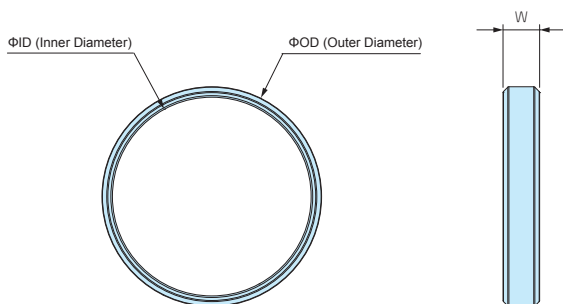

Product no. / Dimensions

■ Please suffix color code at the end of the product number.

Product no.	W	ID	OD	Suitable models	Weight (g)
SIB-21□	6	21	25	TW • TWN4-2-5 • 4-2-6 • 4-2-8 • 5-2-5 • 5-2-7 • 5-3-9	2
SIB-38□	7	38	42	TW • TWN5-3-5 • 5-3-7 • 5-4-7 • 5-3-10 • 7-2-11 • 7-4-11 7-3-13 • 8-2-8	4
SIB-58□	8	58	63	TW • TWN7-5-11 • 7-5-13 • 8-4-8 • 9-4-17	10
SIB-72□	10	72	77	TW • TWN9-6-17 • 11-5-22 • 11-8-22 • 13-3-13 • 13-5-13 13-3-18 • 13-5-18 • 13-7-18	14

**SIB SERIES**

**SILICONE BAND**

Application example

- Silicone band designed to fit TD series.
- Silicone band provides both shock resistance and non-slip grips for the TD enclosure.
- Elastic silicone band may also fit other similarly sized enclosures.

**Color Type**

Code	R Red	O Orange	Y Yellow	G Green	C Cyan	N Navy	L Light gray	B Black
Color								

**SIB dimensions**

**Components**

Part name	Pcs	Material	Color
Silicone band	Pair (2 pcs)	Silicone	Red • Orange • Yellow • Green • Cyan • Navy • Light gray • Black

**Product no. / Dimensions**

Product no.	W	ID	OD	Suitable enclosures	Weight (g)
<b>NEW</b> SIB-21□	6	21	25	TD4-6-3	2
<b>NEW</b> SIB-38□	7	38	42	TD4-9-3 • 5-8-3 • 6-6-4 • 6-11-3 • 7-10-3	4
<b>NEW</b> SIB-58□	8	58	63	TD8-8-4 • 8-11-5 • 9-12-4 • 10-13-4	10
<b>NEW</b> SIB-72□	10	72	77	TD10-15-4 • 11-11-5 • 12-18-5	14